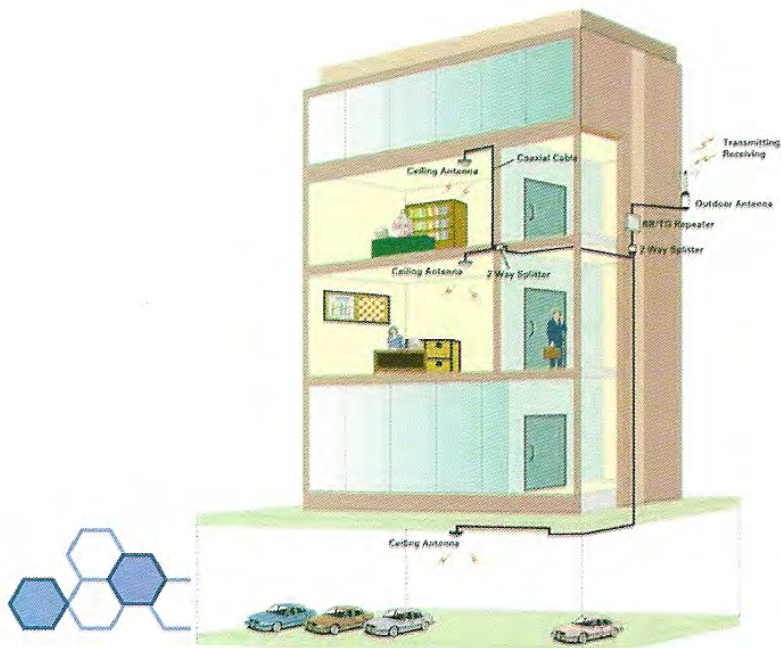

**Improve your
Cellphone
coverage by
100%**

TG 900 CELLPHONE REPEATER WILL DO JUST THAT

Ceiling Antenna

CHOICE OF ALL THE RIGHT ANTENNAS AND CABLE NEEDED

Omnidirectional Antenna
5 band in 1

Antenna 1743-900-02

Reference.

Facts obtained from personal installations done where no signal to a 2 bar signal at a rural property were experienced . The homes themselves had no signal inside .

A 11dBi yagi antenna was use for the uplink to the BTS and a 3dBi ceiling antenna was placed inside the ceiling, more or less in the centre of the home .

The interia of the home as well as around the home had full signal – the signal deminishing over the next 18 meters to 2 bars walking away from the house .

The result is a radius coverage of 38-40 meters giving a good circle coverage of 65-80 meters diamiter which is terrific for such a small low cost unit.

Whats more, the repeater gain settings were not ajusted at all . A straight plug and play, a straight forward DIY unit.

If a larger coverage is required , for example a basment or factory , additional antannas may be linked via a signal splitter . This will increase your coverage aria.