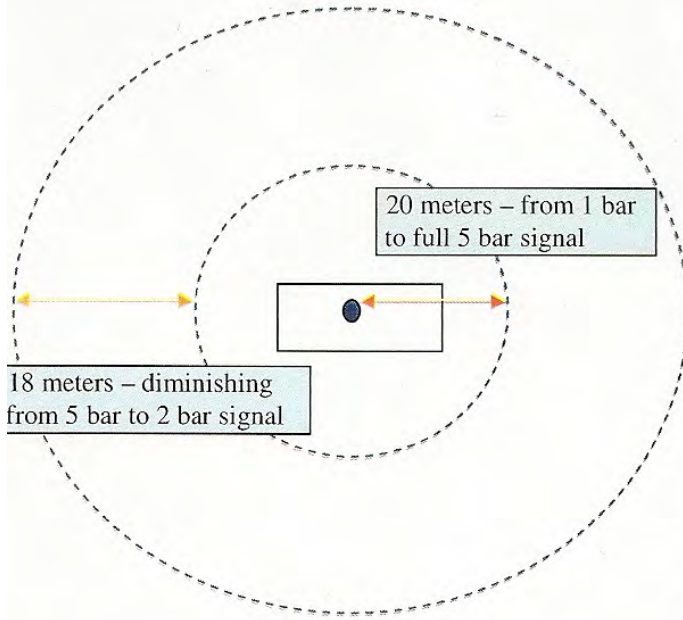

Reference.

Facts obtained from personal installations done where no signal to a 2 bar signal at a rural property were experienced . The homes themselves had no signal inside .

A 11dBi yagi antenna was use for the uplink to the BTS and a 3dBi ceiling antenna was placed inside the ceiling, more or less in the centre of the home .

The interia of the home as well as around the home had full signal – the signal deminishing over the next 18 meters to 2 bars walking away from the house .

The result is a radius coverage of 38-40 meters giving a good circle coverage of 65-80 meters diamiter which is terrific for such a small low cost unit.

Whats more, the repeater gain settings were not ajusted at all . A straight plug and play, a straight forward DIY unit.

If a larger coverage is required , for example a basment or factory , additional antannas may be linked via a signal splitter . This will increase your coverage aria.

It must be taken into consideration that each antenna added plus the increased cable length also increases the resistance on the repeater which must be compensated for with gain.

This being a small repeater it is not a solution to supply coverage to arias larger than a rugby field 100 x 50met .