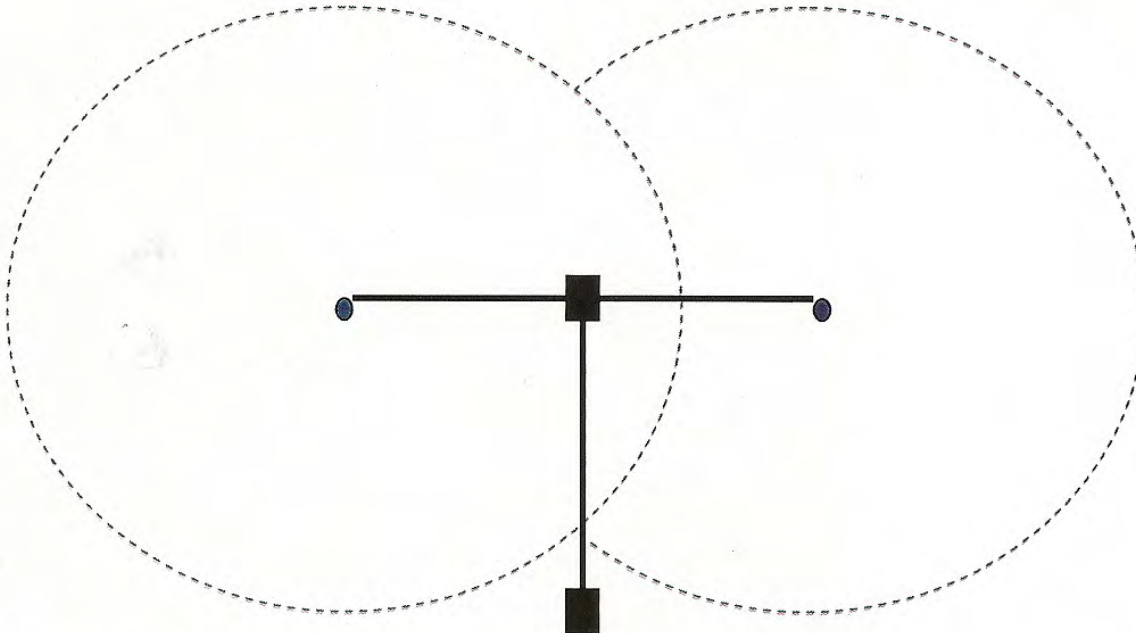

Reference.

Facts obtained from personal installations done where no signal to a 2 bar signal at a rural property were experienced . The homes themselves had no signal inside .

A 11dBi yagi antenna was use for the uplink to the BTS and a 3dBi ceiling antenna was placed inside the ceiling, more or less in the centre of the home .

The interia of the home as well as around the home had full signal – the signal deminishing over the next 18 meters to 2 bars walking away from the house .

The result is a radius coverage of 38-40 meters giving a good circle coverage of 65-80 meters diamiter which is terrific for such a small low cost unit.

Whats more, the repeater gain settings were not ajusted at all . A straight plug and play, a straight forward DIY unit.

If a larger coverage is required , for example a basment or factory , additional antannas may be linked via a signal splitter . This will increase your coverage aria.

It must be taken into consideration that each antenna added plus the increased cable length also increases the resistance on the repeater which must be compensated for with gain.

This being a small repeater it is not a solution to supply coverage to arias larger than a rugby field 100 x 50met .